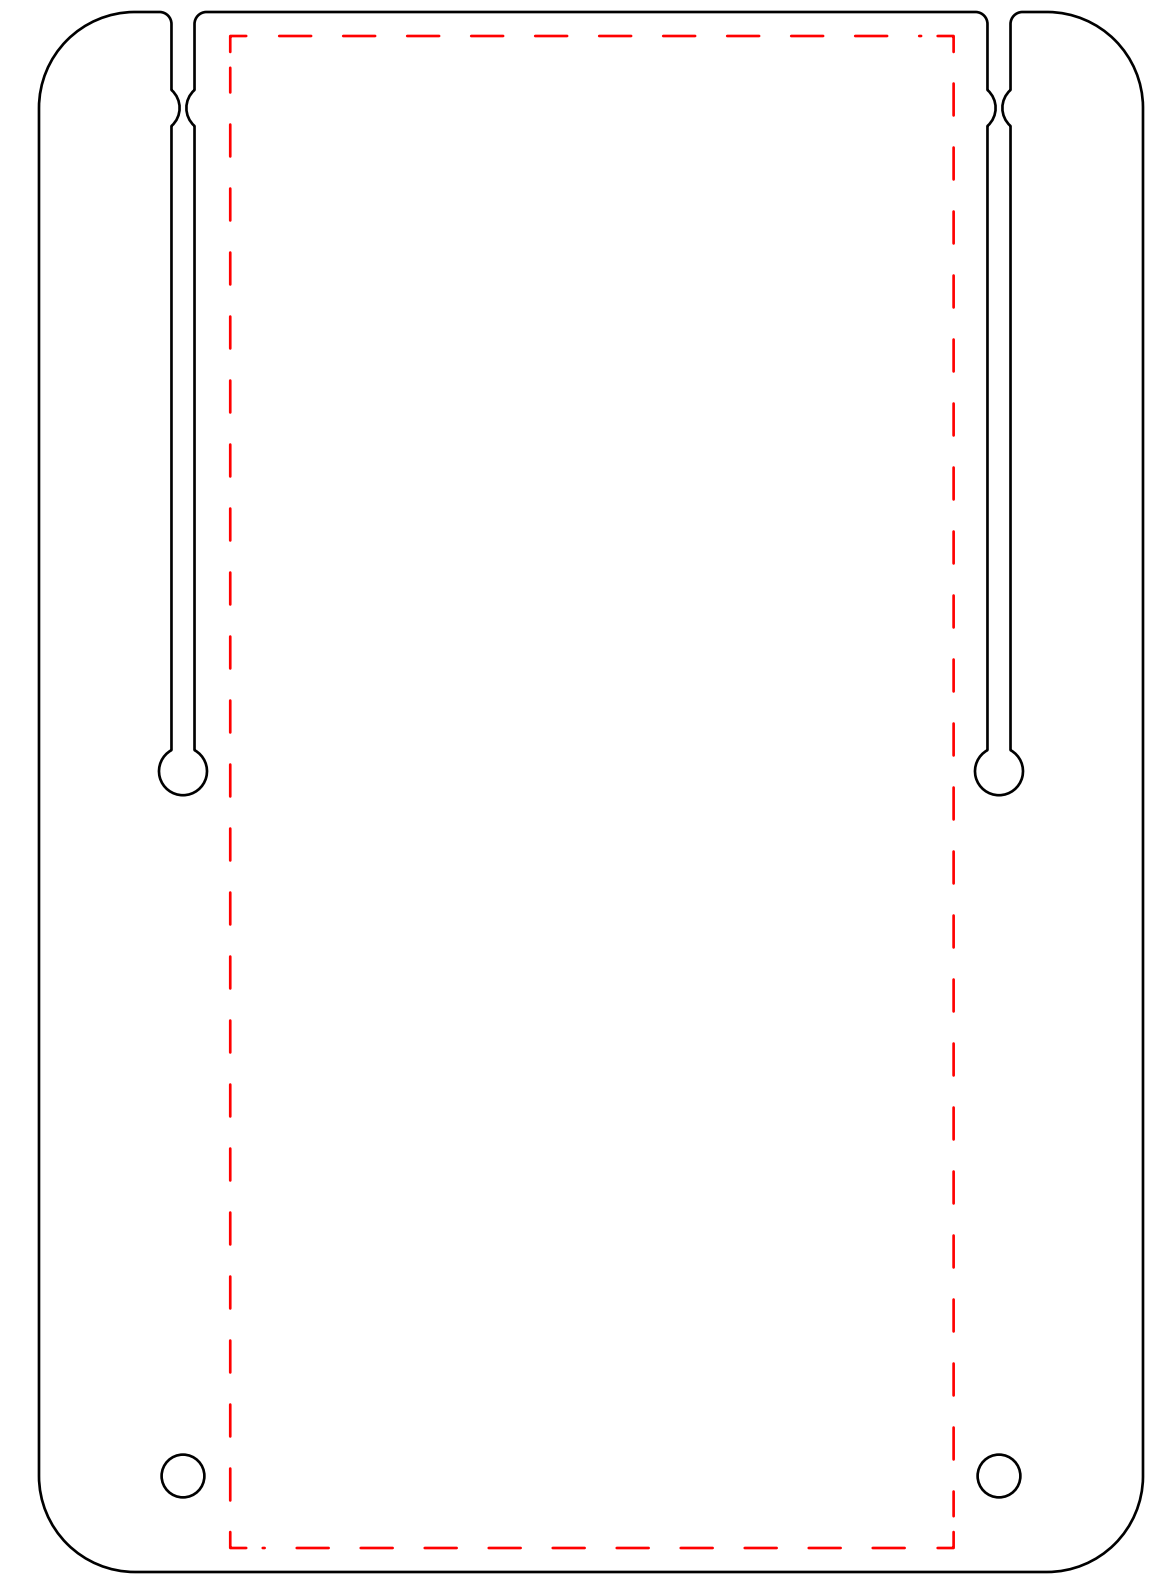

Right Panel

Red dotted line indicates **actual** imprint areas and will not print.

Front: 7.625" Wide X 6"

Lid: 6" Wide X 3.75" Height

Sides: 3.75" Wide X 7.875" Height