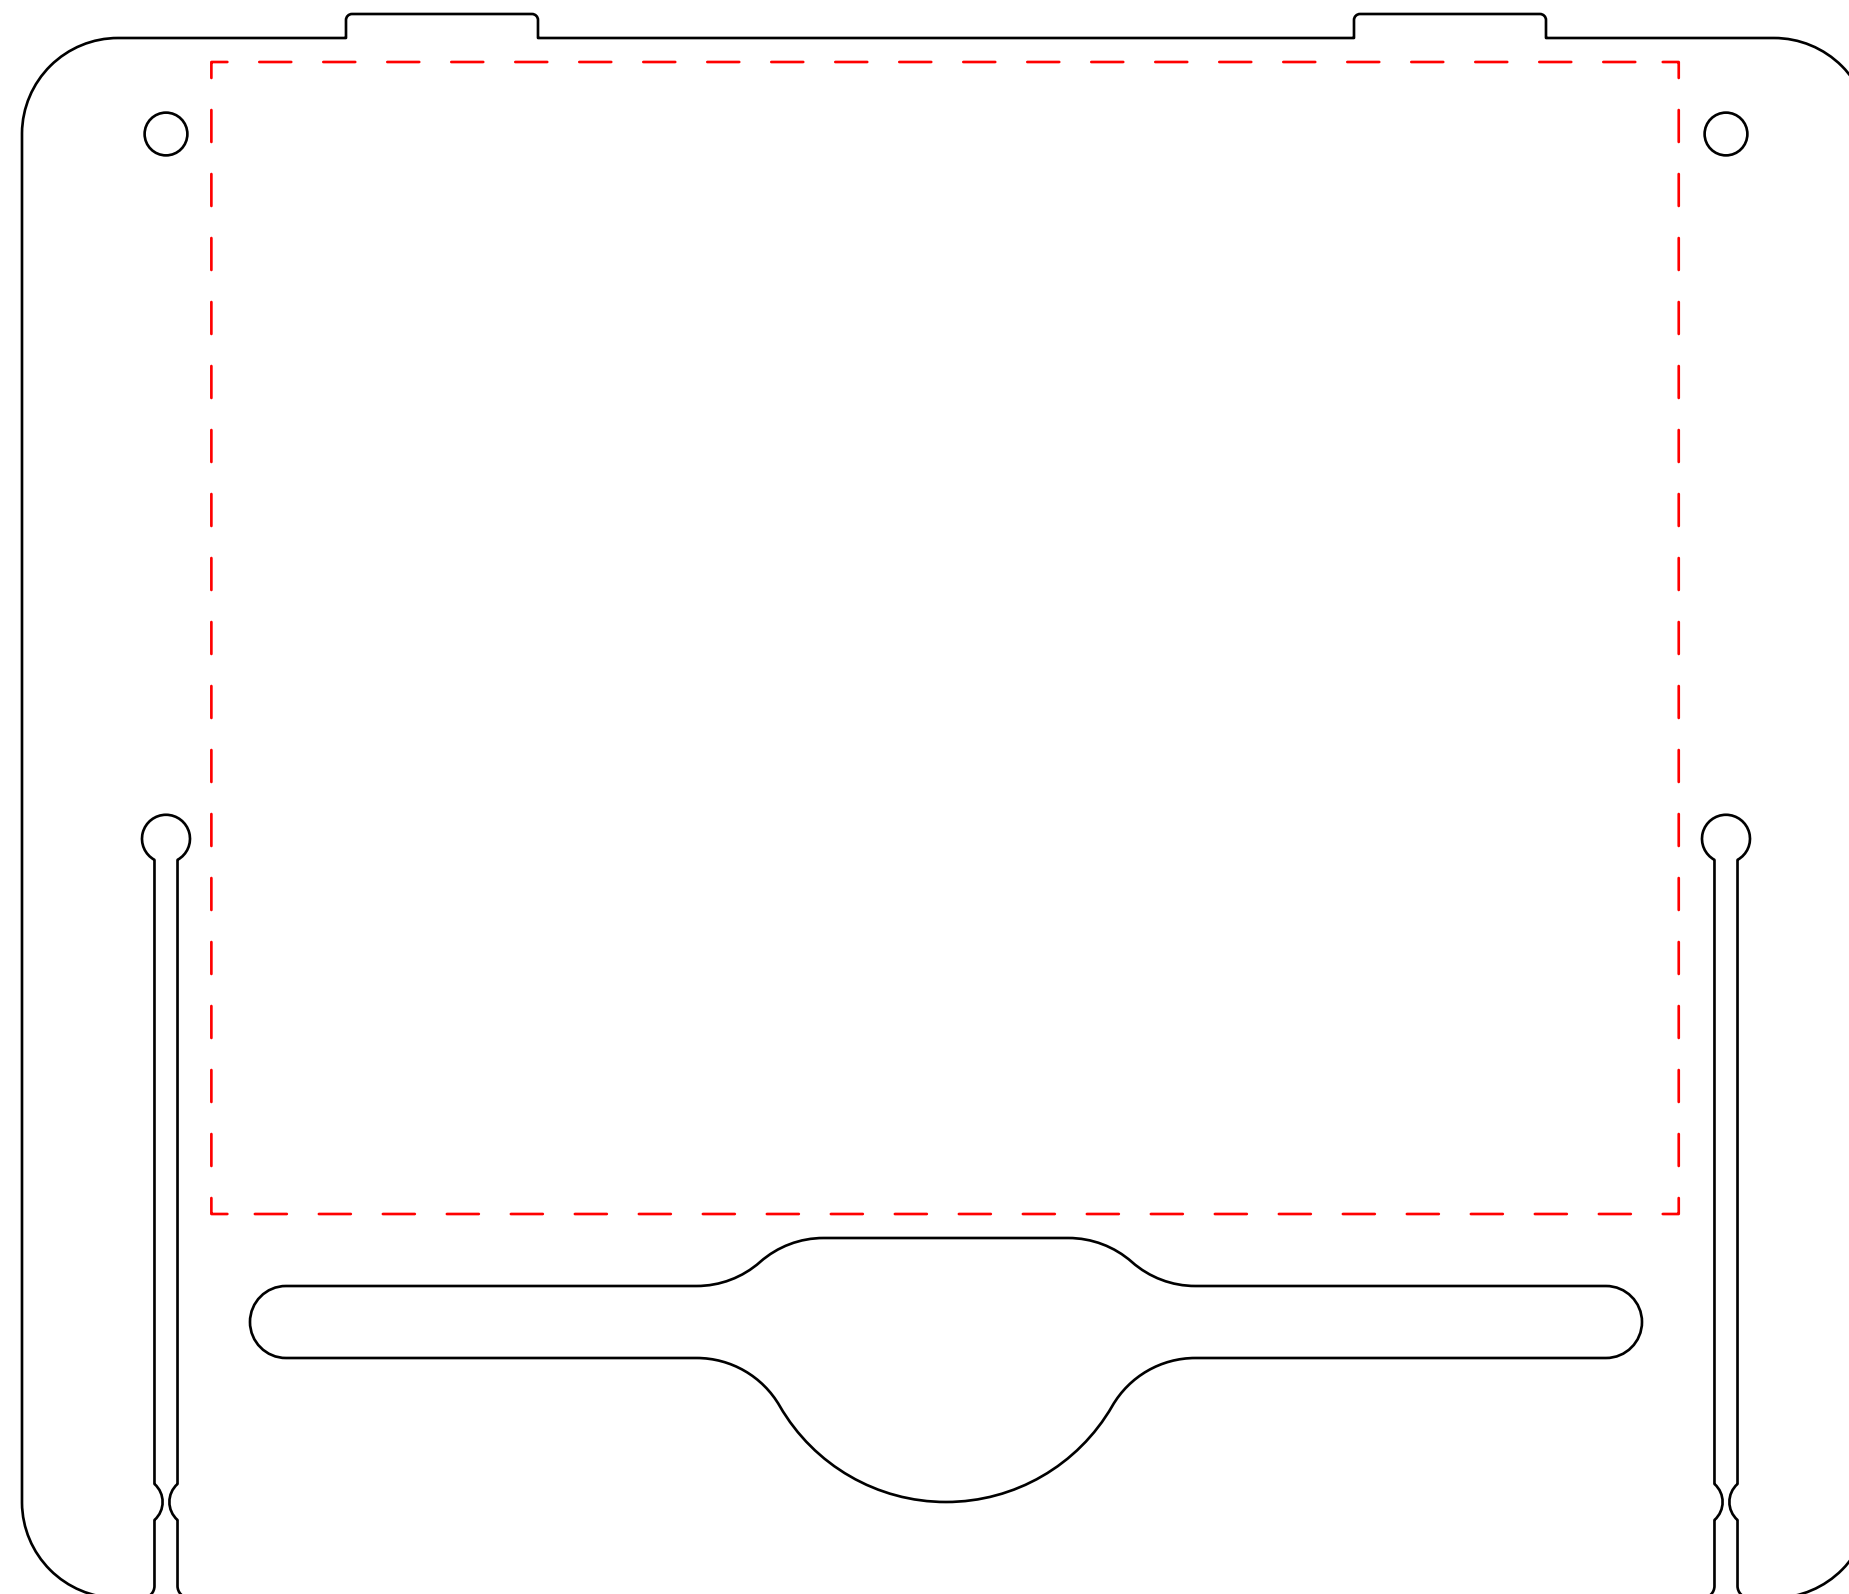

Front Panel