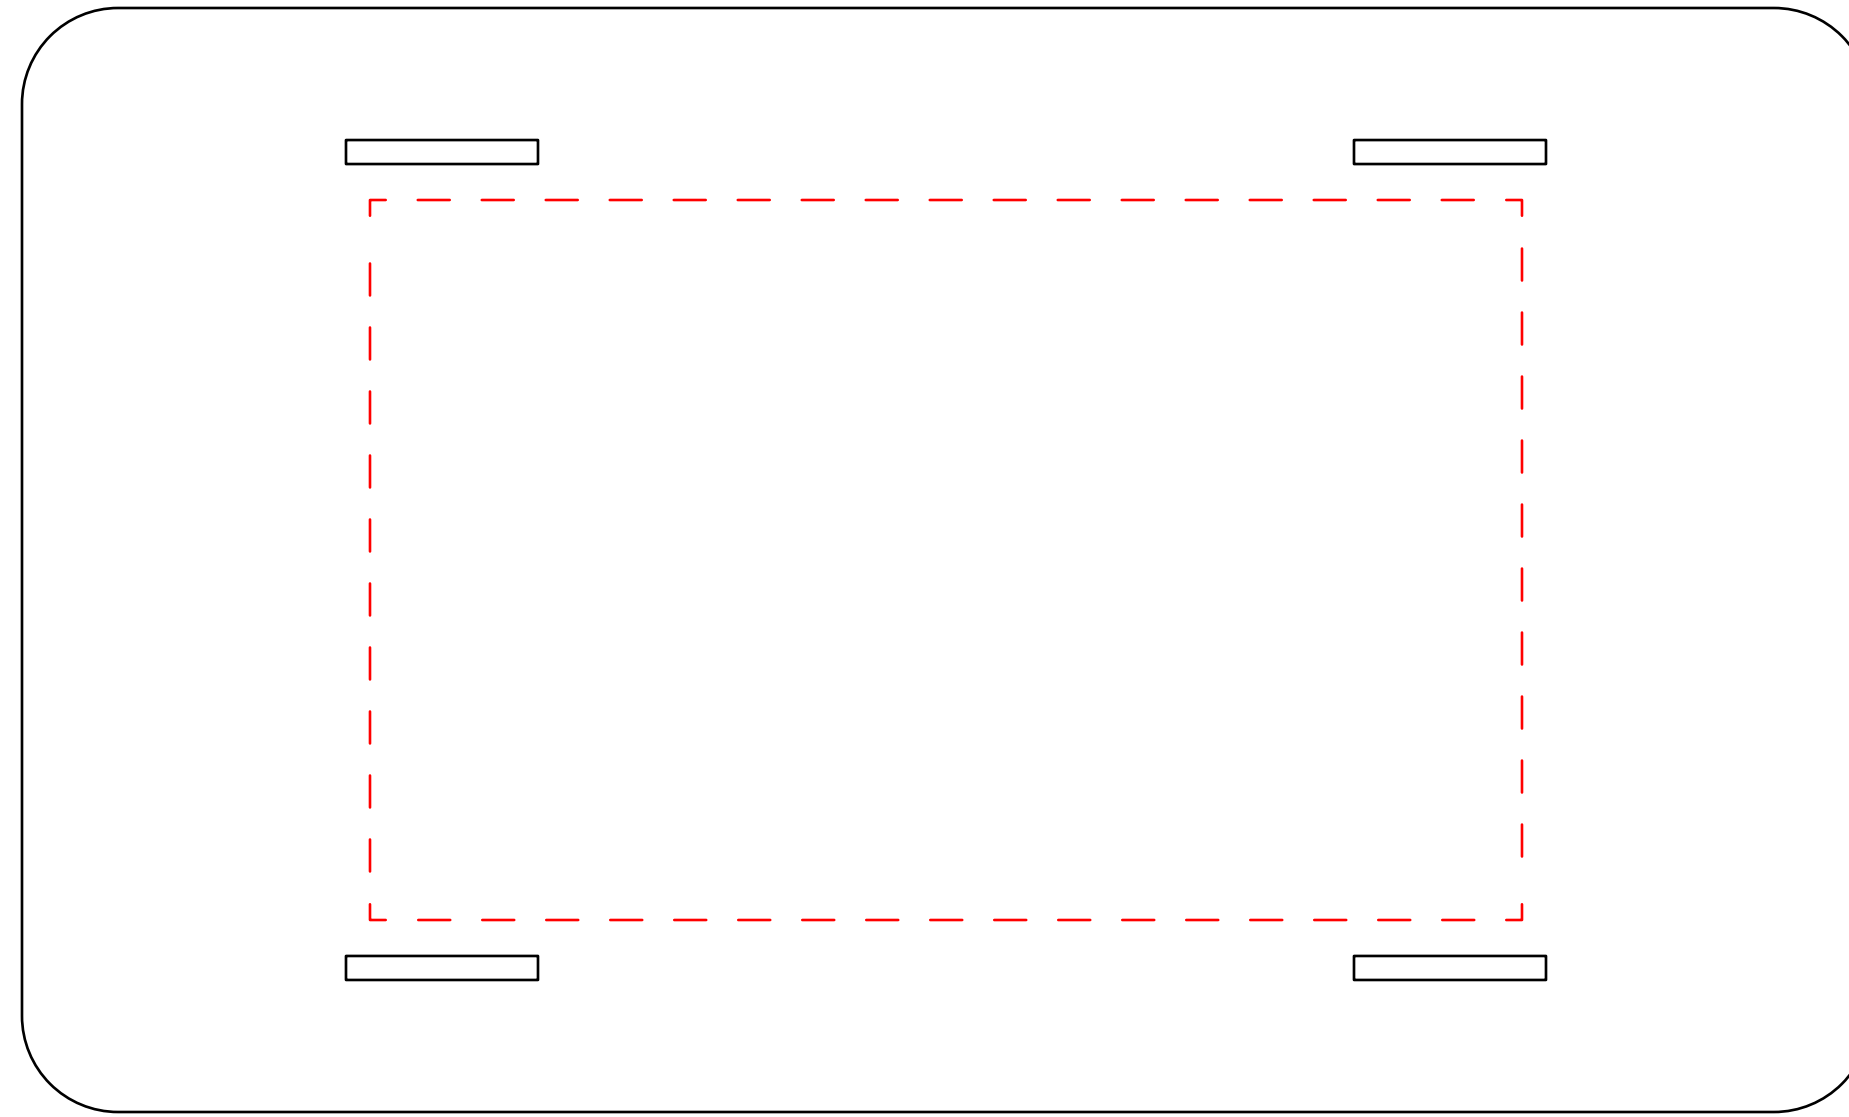

Lid

PLEASE NOTE

Red dotted line indicates **actual** imprint areas and will not print.

Front: 7.625" Wide X 6"

Lid: 6" Wide X 3.75" Height

Sides: 3.75" Wide X 7.875" Height