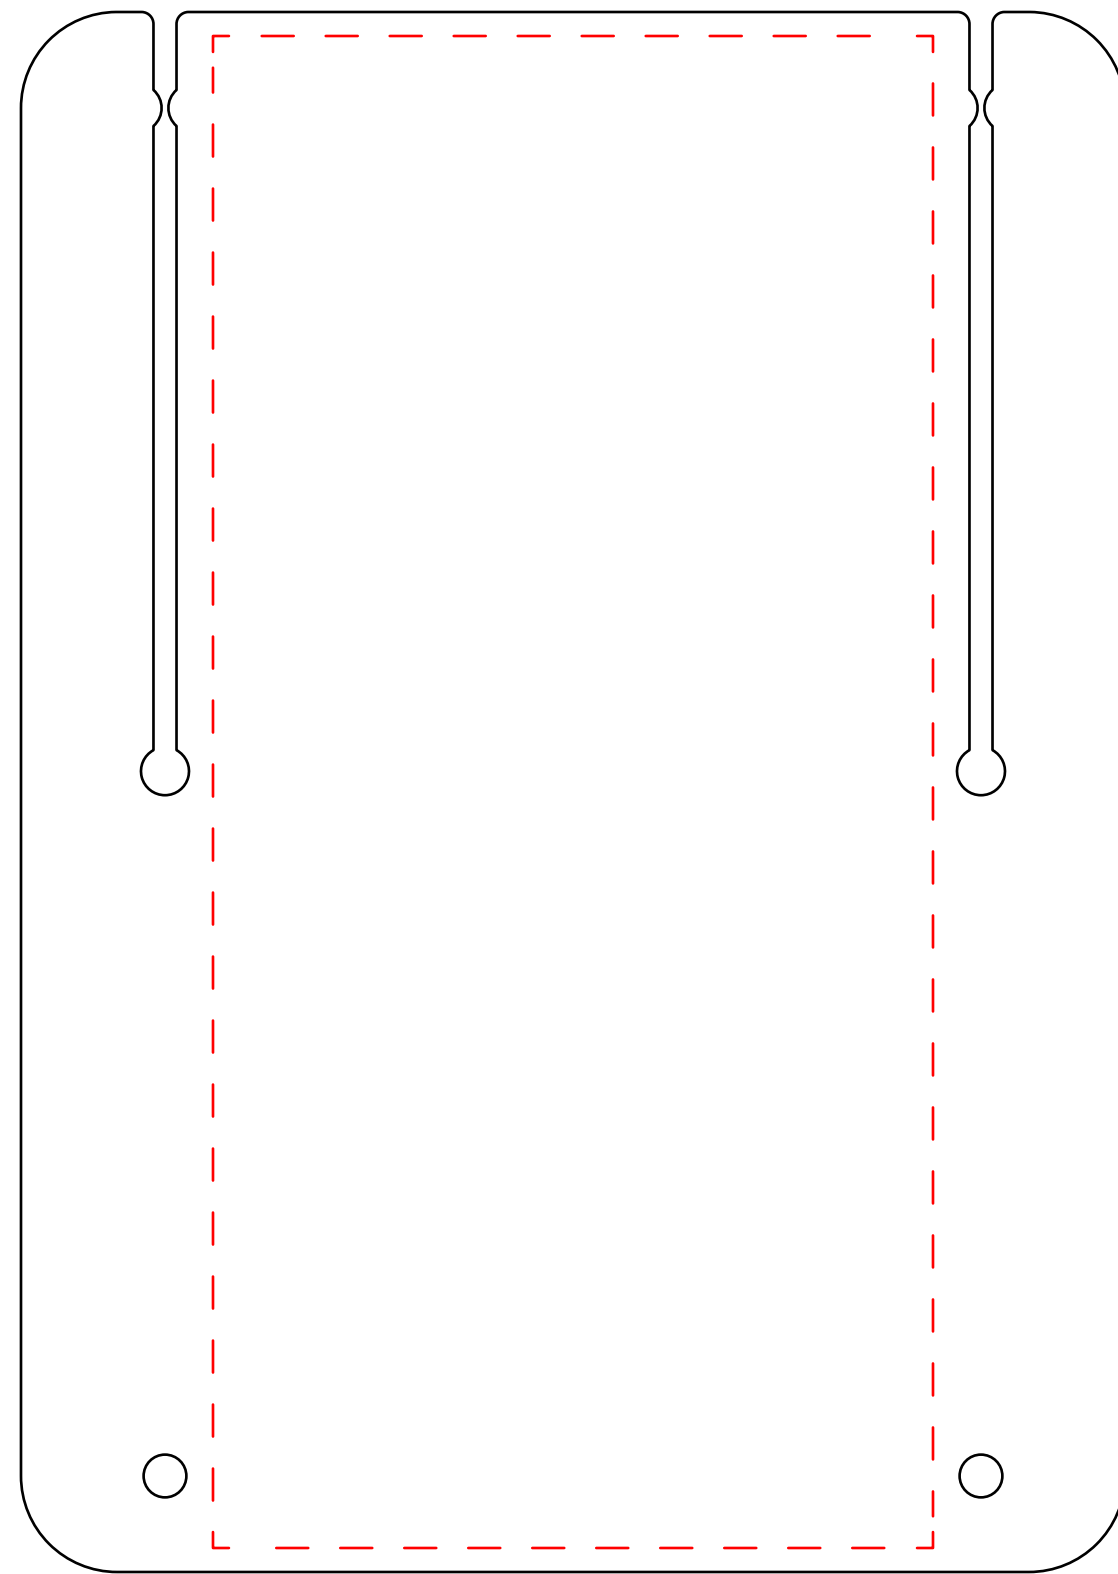

PLEASE NOTE

Left Panel